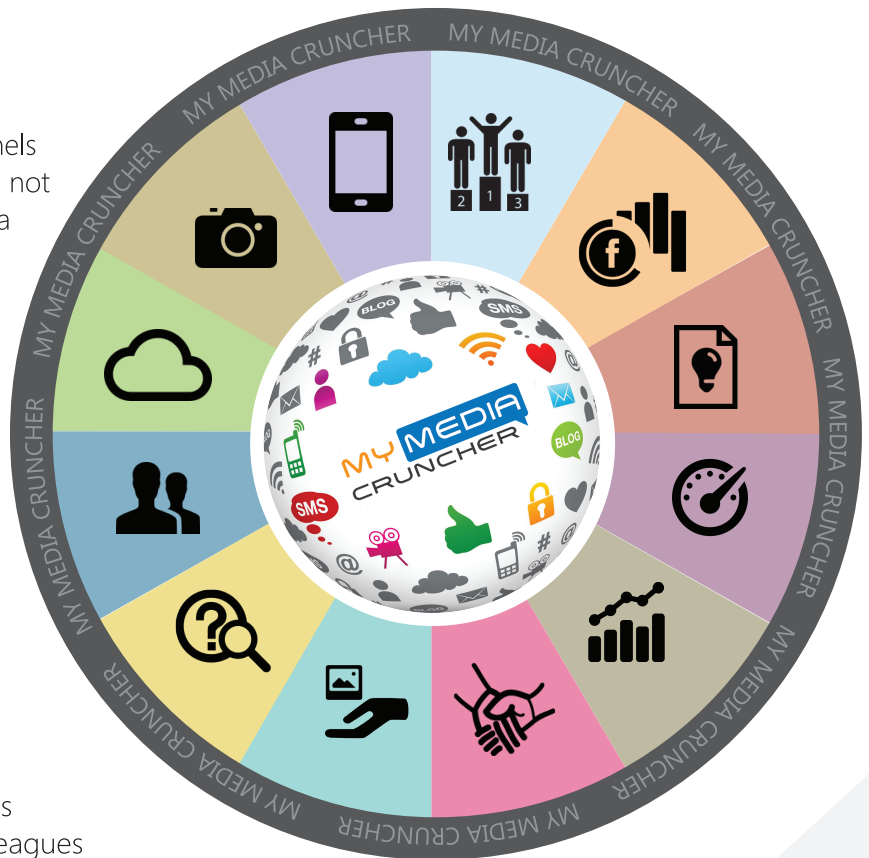

## GENERAL METRICS

- \* Shows growth per network and in total
- \* Compare and measure all your social channels
- \* Find out how appealing you are as a brand on the different networks

## VALUABLE SOCIAL AUDIENCE

- \* Promote your brand by building beneficial relationship
- \* Get detailed information on valuable social audience
- \* Receive accurate information on their interactions behavior

## MOBILE APP SUPPORT

- \* iOS and Android Report apps version
- \* Check your Analytics data for Facebook while you are on the move
- \* Quick insights into all of your most vital KPI whenever and wherever you are

## PHOTO

- \* Identify the most shared photos in the social media
- \* Monitor the popularity of your brand