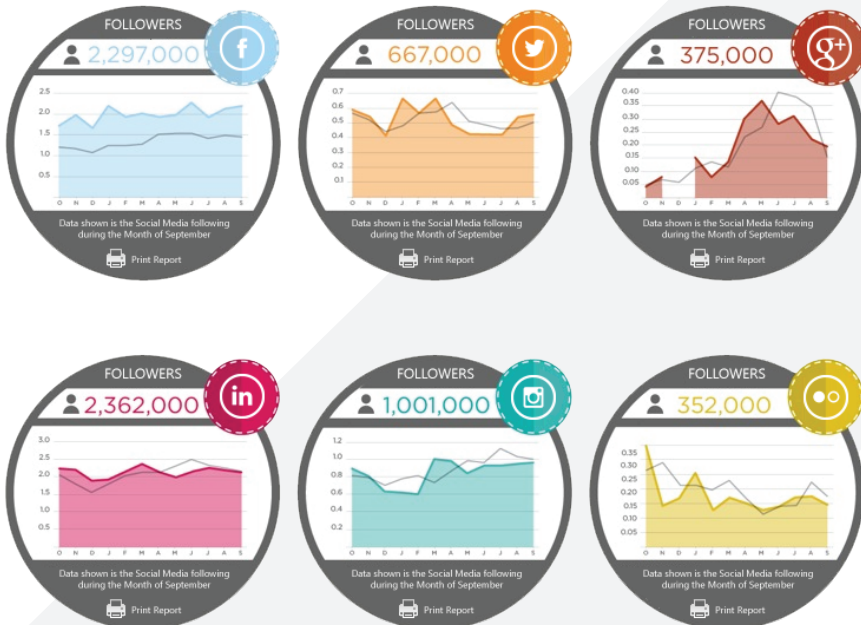

measure + analyze

measure + analyze

The most **flexible** and most **powerful** social media analytic solution...

Easy access to graphical charts and tables....

Graphical comparison of your company/ brand's performance against various competitors..

## TWITTER ANALYTICS

- \* Obtain precious Twitter data of competitors and best-practice examples
- \* Get your overall Twitter performance and answer all current questions
- \* Compare your efforts with other Twitter profiles for all important KPIs

## GOOGLE+ ANALYTICS

- \* Know the KPIs that works best on Google+ pages
- \* Get an overall understanding of Google Plus page to know its performance
- \* Analyze the audience, interactions, posting behavior and activity on Google+ pages

## INSTAGRAM ANALYTICS

- \* Receive a general overview of any Instagram profile
- \* Compare all metrics of competitor data with your performance
- \* Instantly get to know which filters, photos and videos are most effective