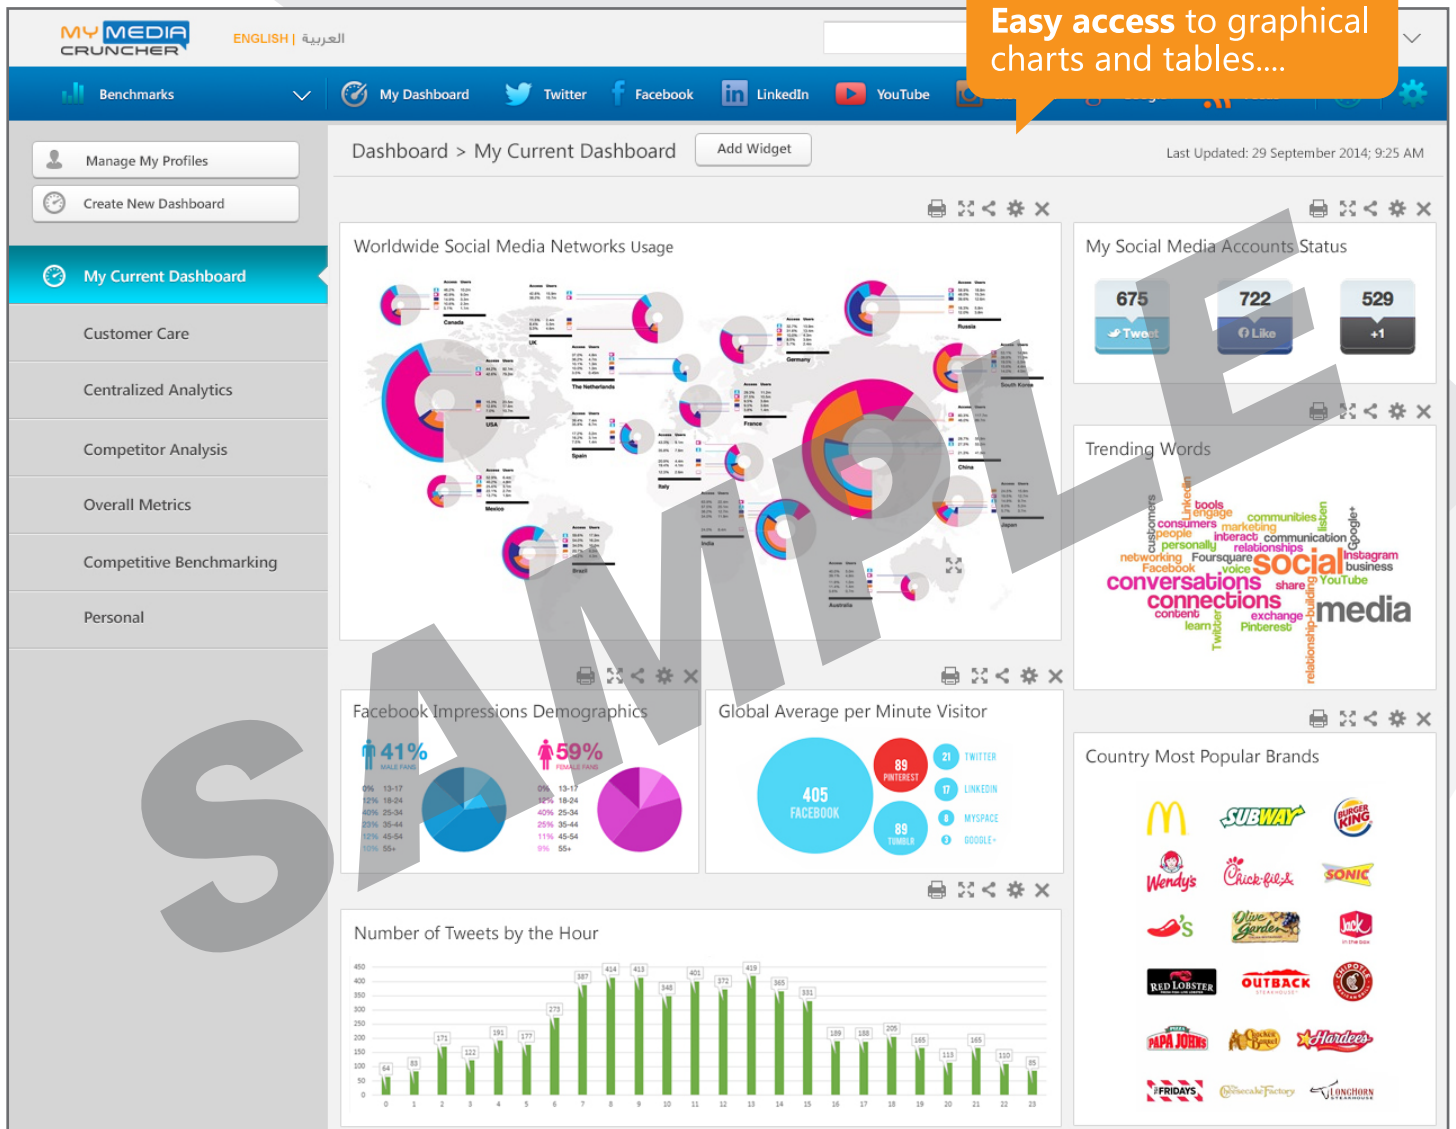

measure + analyze

measure + analyze

The most **flexible** and most **powerful** social media analytic solution...

Easy access to graphical charts and tables....

Graphical comparison of your company/ brand's performance against various competitors..

## GENERAL METRICS

- \* Shows growth per network and in total
- \* Compare and measure all your social channels
- \* Find out how appealing you are as a brand on the different networks

## TWITTER ANALYTICS

- \* Obtain precious Twitter data of competitors and best-practice examples
- \* Get your overall Twitter performance and answer all current questions
- \* Compare your efforts with other Twitter profiles for all important KPIs

## GOOGLE+ ANALYTICS

- \* Know the KPIs that works best on Google+ pages
- \* Get an overall understanding of Google Plus page to know its performance
- \* Analyze the audience, interactions, posting behavior and activity on Google+ pages